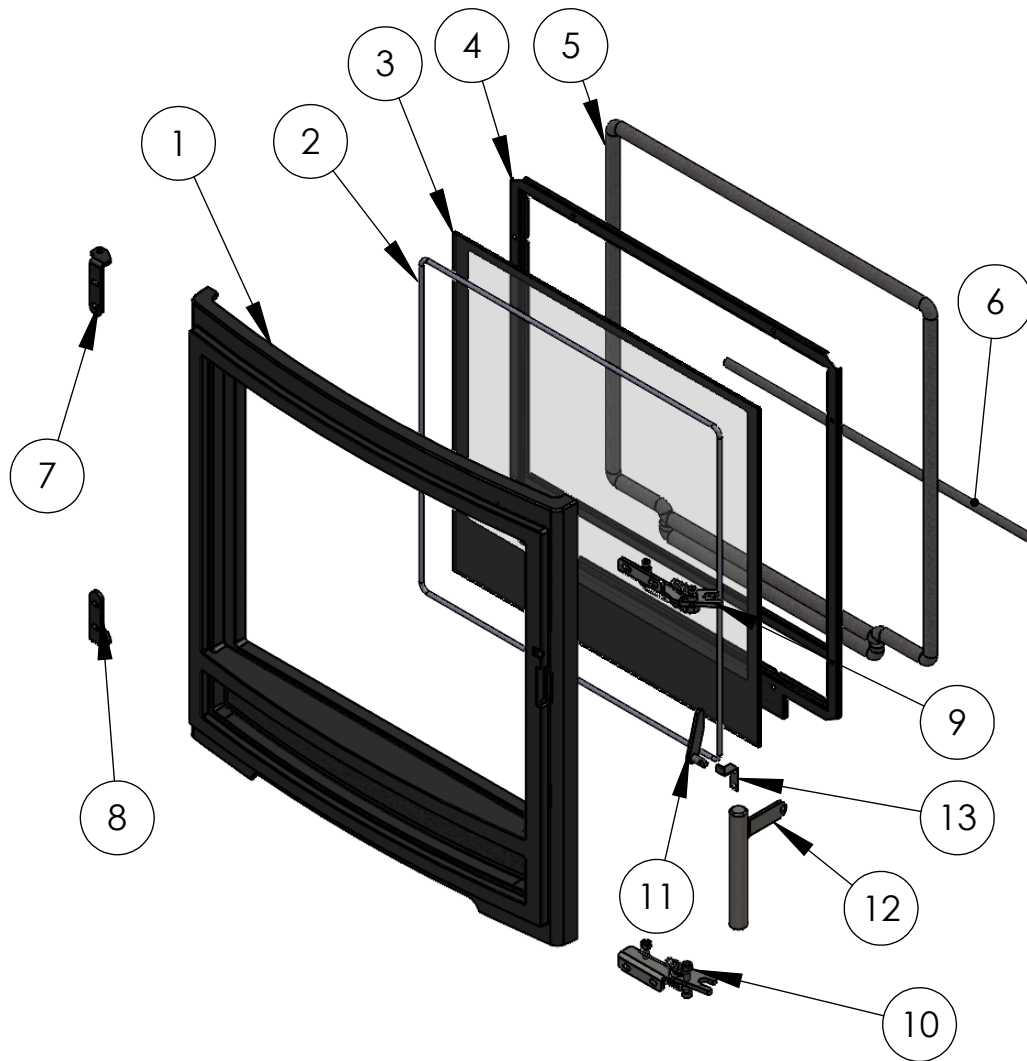

CPV5W Door Assembly

ITEM NO.	Description	Part Number	QTY.
1	Door Casting	PSP-0122	1
2	glass seal	psp-0204	1
3	Glass panel	PSP-0069	1
4	glass clamp	outer frame: PSP-0013 / centre channel : 9625	1
5	Door Seals	Outer : PSP-0210 / Bottom : PSP-0106	1
6	Centre Door seal	PSP-0210	1
7	Door Hinge	PSP-0022	1
8	Door Hinge	PSP-0022	1
9	Spring latch	PSP-0087 / Spring: PSP-0091	1
10	Spring latch	PSP-0088 / Spring: PSP-0091	1
11	Handle Lever Assy	PSP-0032	1
12	Door Handle	PSP-0072 / Spring: PSP-0092	1
13	Door Handle Retainer	PSP-0044	1